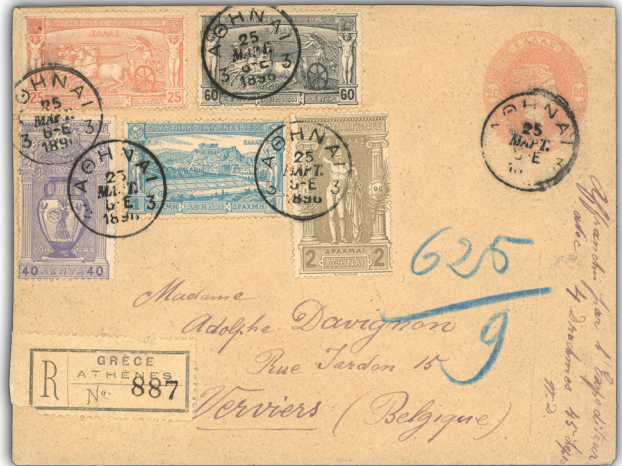

Lot 30068 - Estimated € 14'000, sold for € 23'180, including buyer's premium.